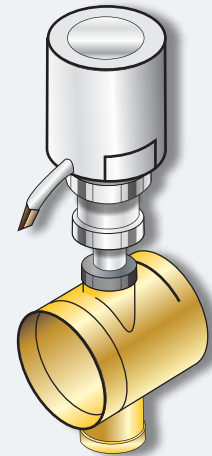

Electric Actuator

Installation
24V or 240V