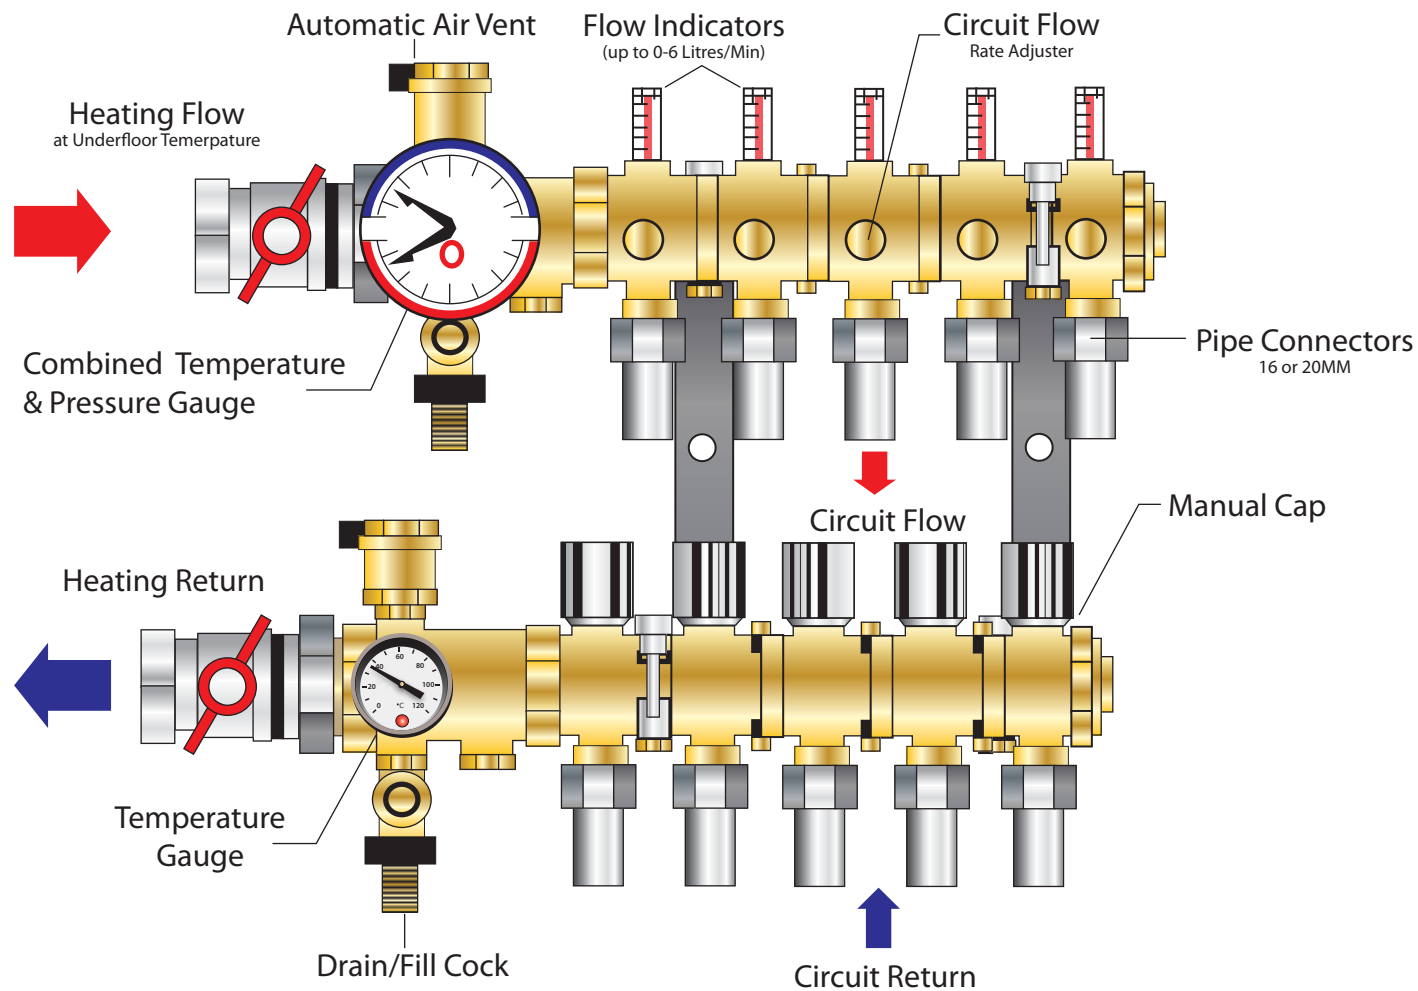

PARTS DIAGRAM

Large Manifold Assembly

| Circuit | 2 | 3 | 4 | 5 | 6 | 7 | 8 | 9 | 10 | 11 | 12 |
|----------------|-------|-------|-------|-------|-------|-------|-------|-------|-------|-------|-------|
| Manifold Width | 290mm | 340mm | 390mm | 440mm | 490mm | 540mm | 590mm | 640mm | 690mm | 740mm | 790mm |

MANIFOLD DIMENSIONS

Manifold Height 370mm
Manifold Depth 125mm

FITTING CLEARANCE
Manifold Width 100mm,
Height 250mm,
Depth 175mm

Electric Actuator

Installation
24V or 240V