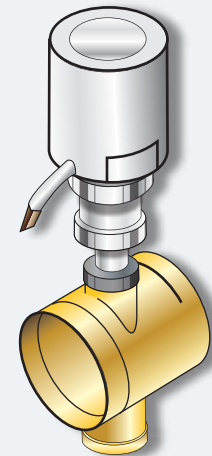

PARTS DIAGRAM

Large Manifold Assembly

| Circuit | 2 | 3 | 4 | 5 | 6 | 7 | 8 | 9 | 10 | 11 | 12 |
|----------------|-------|-------|-------|-------|-------|-------|-------|-------|-------|-------|-------|
| Manifold Width | 290mm | 340mm | 390mm | 440mm | 490mm | 540mm | 590mm | 640mm | 690mm | 740mm | 790mm |

MANIFOLD DIMENSIONS

Manifold Height 370mm
Manifold Depth 125mm

FITTING CLEARANCE
Manifold Width 100mm,
Height 250mm,
Depth 175mm

Electric Actuator

Installation
24V or 240V