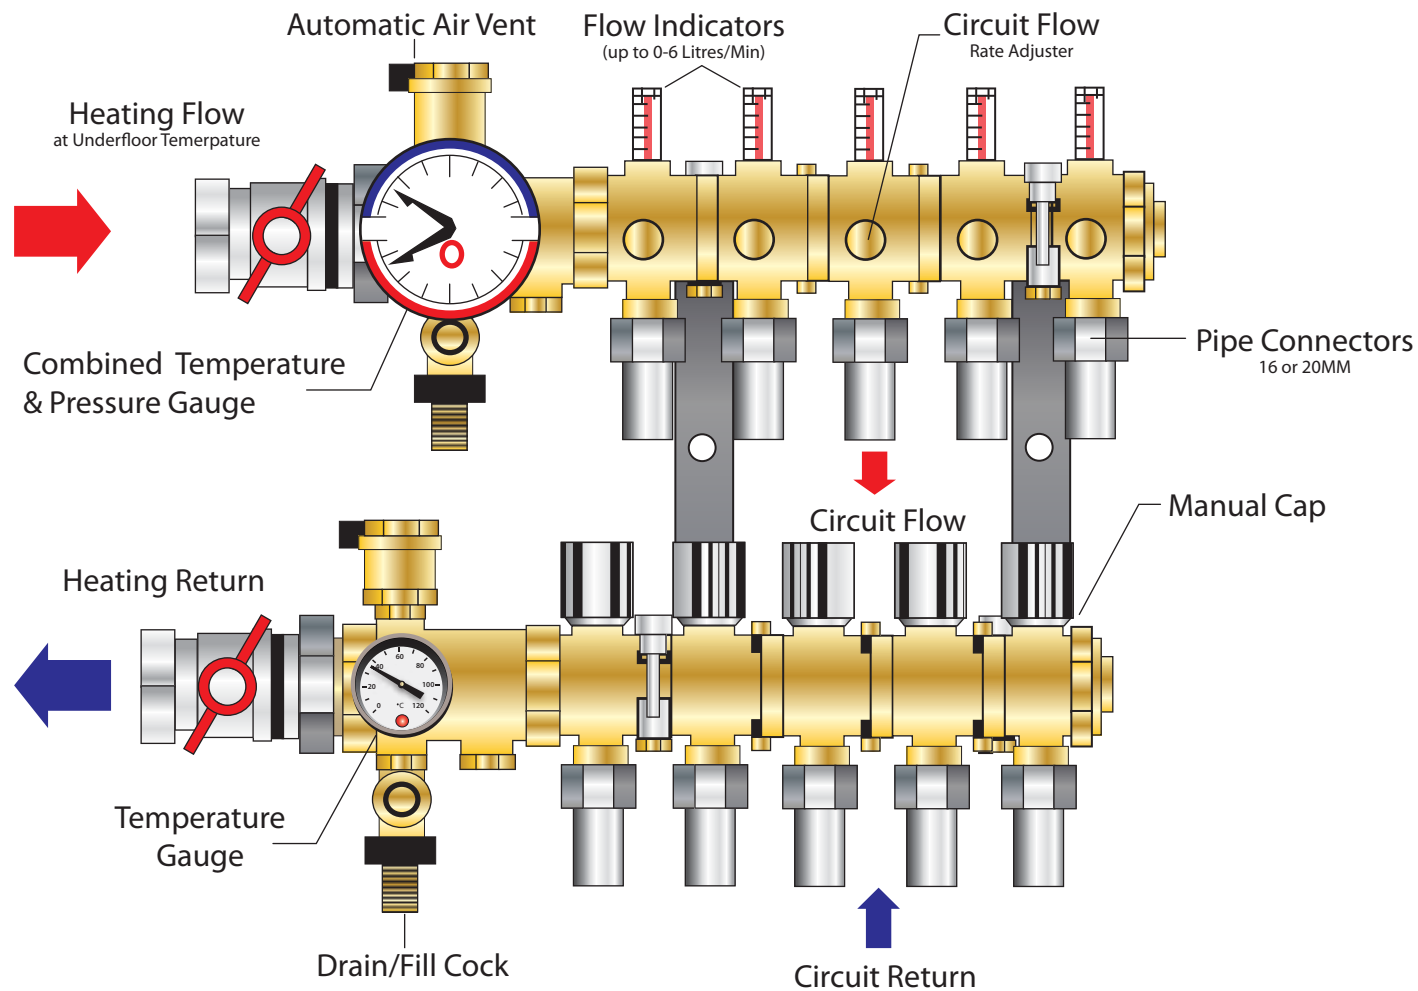

# PARTS DIAGRAM

## Large Manifold Assembly

Circuit	2	3	4	5	6	7	8	9	10	11	12
Manifold Width	290mm	340mm	390mm	440mm	490mm	540mm	590mm	640mm	690mm	740mm	790mm

### MANIFOLD DIMENSIONS

Manifold Height 370mm  
Manifold Depth 125mm

FITTING CLEARANCE  
Manifold Width 100mm,  
Height 250mm,  
Depth 175mm

### Electric Actuator

Installation  
24V or 240V