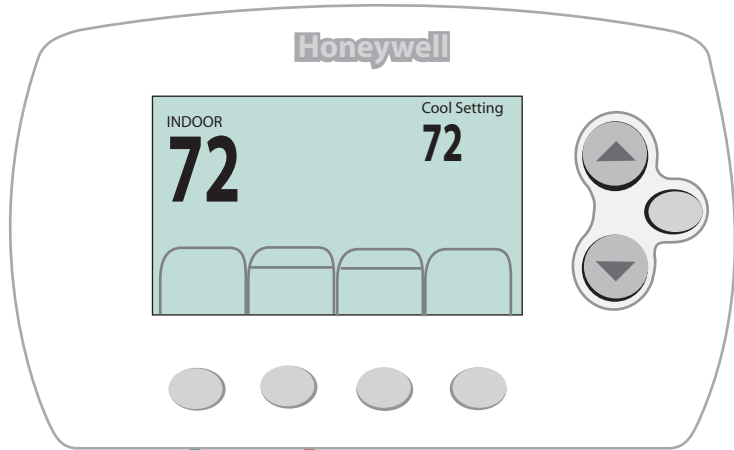

Wiring Diagram

Low Voltage Thermostat & Blower

24V
Thermostat

May or may
not have
this many
terminals

Furnace or
Fan Center

R
W
G
Y
C

24V - 120V
Relay

Black

120 V
AC

White

Red