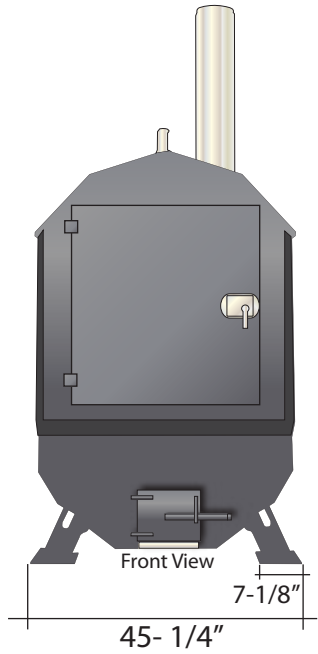

## 2840

### Connections

BI 2840  
2x Return has 1" Female Pipe Thread  
Thread  
2x Supply 1" Male Pipe Thread