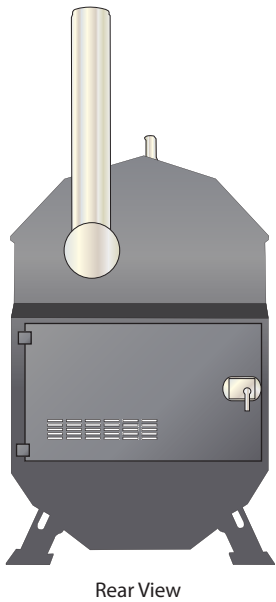

### Connections

BI 2840  
2x Return has 1" Female Pipe Thread  
Thread  
2x Supply 1" Male Pipe Thread