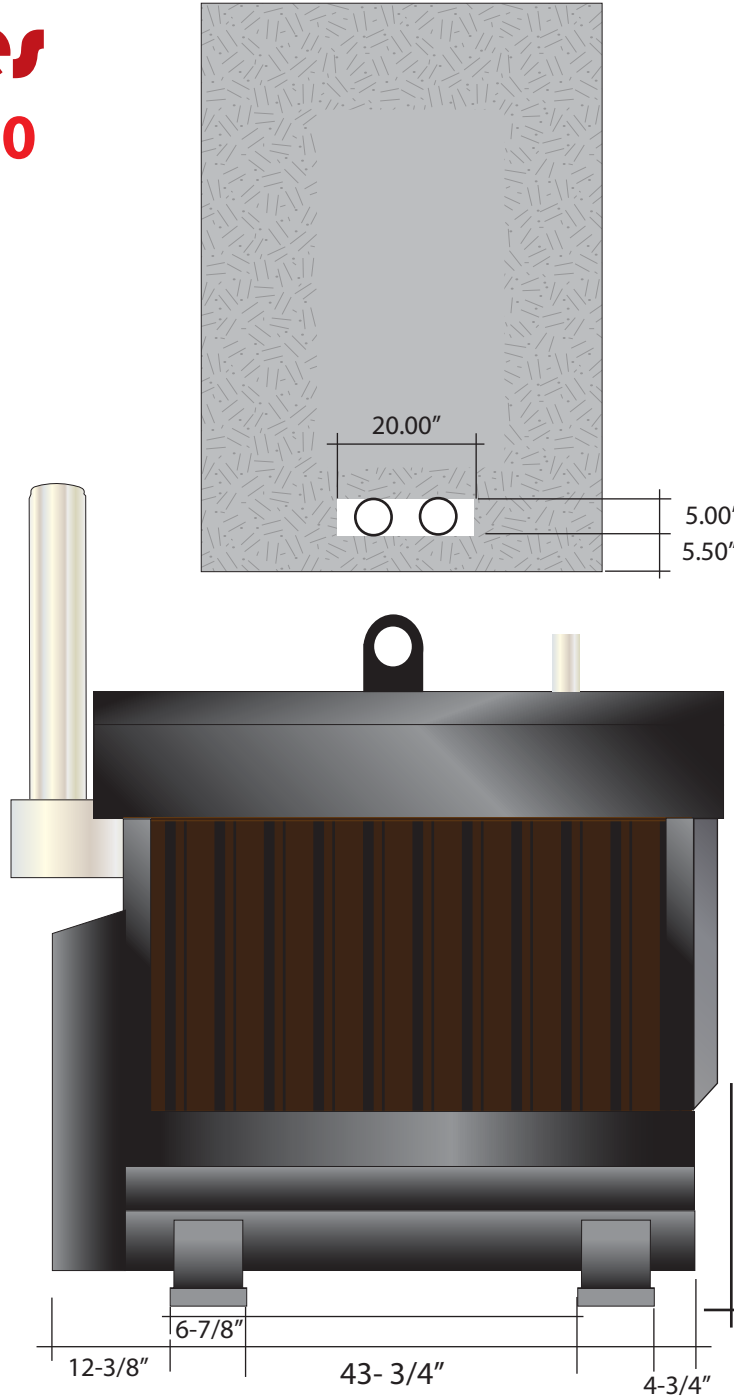

## 2840

### Connections

BI 2840  
2x Return has 1" Female Pipe Thread  
Thread  
2x Supply 1" Male Pipe Thread