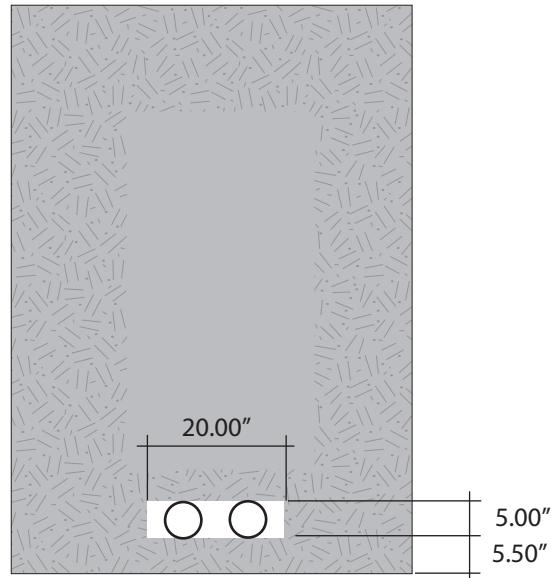

Ultimizer Series

BL 3444

Brick Lined Outdoor Water Furnace

Connections

BL3444

2x Supply/2x Return
1" Male Pipe Thread