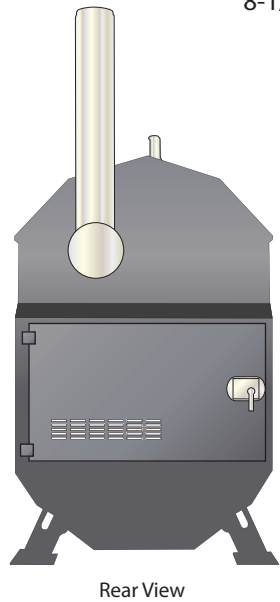

Ultimizer Series

BL 3444

Brick Lined Outdoor Water Furnace

Connections

BL3444

2x Supply/2x Return
1" Male Pipe Thread