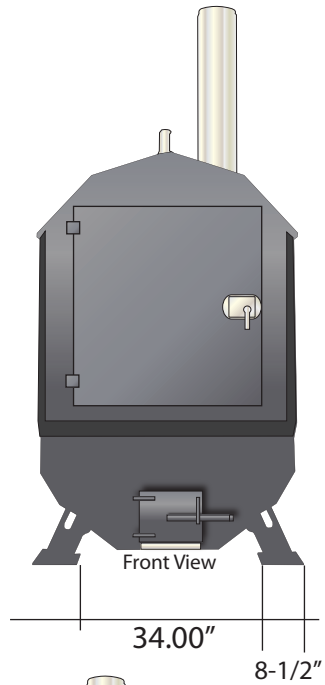

Ultimizer Series

BL 3444

Brick Lined Outdoor Water Furnace

Connections

BL3444

2x Supply/2x Return
1" Male Pipe Thread